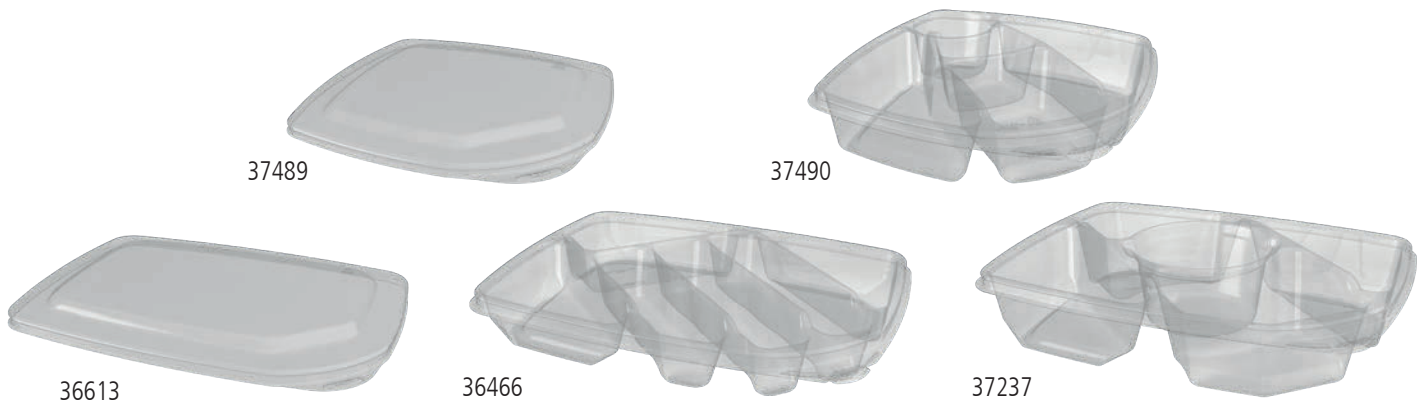

# Party Platters

You've perfected your product.  
**We've perfected how to showcase it.**

With exceptional clarity and clean, sleek designs, Display Pack's party platters are perfect for any occasion. These trays provide consumers with time-saving solutions by offering fresh cut fruits and vegetables or delicious bakery treats packaged and ready to go. Designed with stacking strength in order to maximize in-store displays and perimeter seals for product freshness.

**Freshness**  
Secure perimeter seal

**Clarity**  
Exceptional product visibility

**Sustainable**  
Made with 100% recyclable PET

## Multi-Compartment Trays

Part No.	UPC	Description	Dimensions (in)	Case Pack	Case Wt/ Cube	Ti/ Hi	Case Dimensions (in)
37489	643375602747	28 oz Lid TE	9.21 x 9.21 x 0.63	160	11.28/3.07	4/8	22.56 x 19.81 x 11.88
37490	643375602730	28 oz 5C Container TE	9.46 x 9.46 x 2.25	80	9.60/2.21	4/8	21.56 x 16.31 x 10.88
36613	643375602778	35/60 oz Lid TE	13.63 x 10.13 x 0.88	60	5.70/2.17	6/7	20.12 x 14.44 x 12.88
36466	643375602754	35 oz 6C Container TE	13.88 x 10.38 x 1.38	40	8.56/2.17	6/7	20.12 x 14.44 x 12.88
37237	643375602761	60 oz 5C Container TE	13.87 x 10.37 x 3.37	40	8.70/2.17	6/7	20.12 x 14.44 x 12.88

## Round Multi-Compartment Trays

Part No.	UPC	Description	Dimensions (in)	Case Pack	Case Wt/ Cube	Ti/ Hi	Case Dimensions (in)
37512	643375603126	28 oz 2C Lid	6.95 x 6.95 x 0.24	500	17.53/3.40	5/5	22.31 x 16.31 x 16.13
37511	643375603119	28 oz 2C Tray	6.83 x 6.83 x 1.91	250	25.50/3.40	5/5	22.31 x 16.31 x 16.13