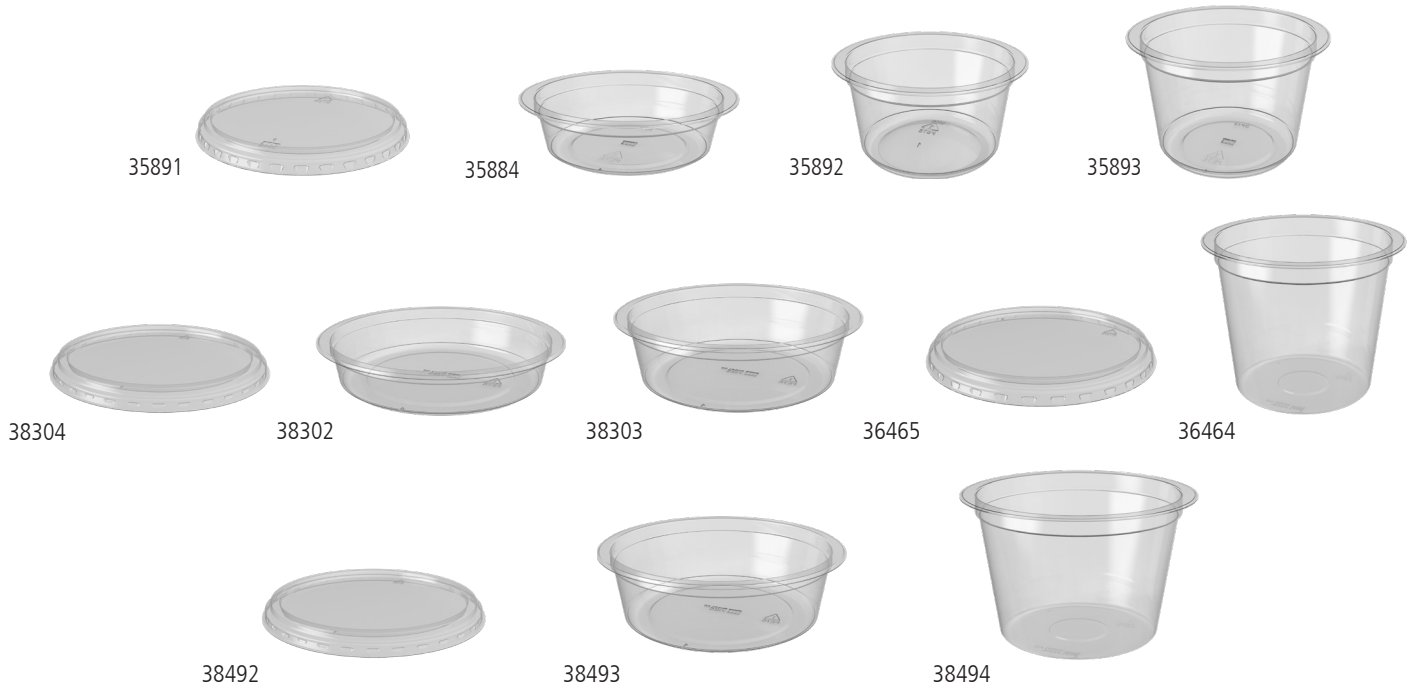

# Deli Containers

You've perfected your product.  
**We've perfected how to showcase it.**

Exceptional clarity and easy stacking make these containers ideal for deli cases and store shelves. Fill with cold or ready to eat foods like deli salads, cut fruit and mixed nuts. Whether you need HPP compatible or tamper evidency, our deli containers provide the protection and freshness to keep your foods looking and tasting great.

## Fresh Seal Round Containers

Part No.	UPC	Description	Dimensions (in)	Case Pack	Case Wt/ Cube	Ti/ Hi	Case Dimensions (in)
35891	643375603270	8/12/16 oz Round Lid	4.80 x 4.80 x 0.46	860	11.57/2.97	6/5	19.81 x 15.81 x 16.38
35884	643375603249	8 oz Round Container	4.65 x 4.65 x 1.69	430	13.50/2.98	5/6	23.00 x 14.81 x 15.13
35892	643375603256	12 oz Round Container	4.65 x 4.65 x 2.39	430	18.41/2.98	5/6	23.00 x 14.81 x 15.13
35893	643375603263	16 oz Round Container	4.65 x 4.65 x 2.90	430	20.05/2.98	5/6	23.00 x 14.81 x 15.13
38304	643375603768	15/23 oz Round Lid	6.05 x 6.05 x 0.56	300	7.10/2.27	6/5	17.81 x 13.44 x 16.38
38302	643375603744	15 oz Round Container	5.86 x 5.86 x 1.38	300	10.74/3.13	5/6	23.81 x 15.81 x 14.38
38303	643375603751	23 oz Round Container	5.86 x 5.86 x 2.13	300	11.60/3.61	4/6	23.94 x 18.44 x 14.13
36465	643375603003	29 oz Round Lid	4.98 x 4.98 x 0.43	540	9.34/2.27	6/5	17.81 x 13.44 x 16.38
36464	643375602990	29 oz Round Container	4.83 x 4.83 x 4.55	270	13.70/2.93	4/8	23.31 x 19.94 x 10.88
38492	643375604086	24/32 oz Lid	5.93 x 5.93 x 0.45	420	10.40/2.43	6/6	18.31 x 15.81 x 14.51
38493	643375604079	24 oz Round Container	5.73 x 5.73 x 2.97	210	15.02/3.03	4/7	20.31 x 19.81 x 13.01
38494	643375604062	32 oz Round Container	5.73 x 5.73 x 4.03	210	18.38/3.03	4/7	20.31 x 19.81 x 13.01