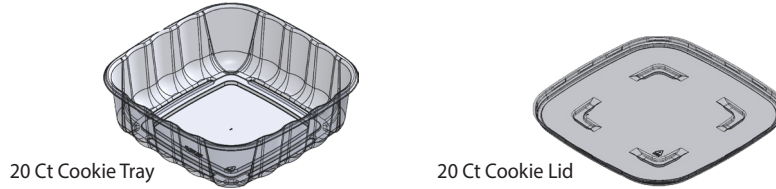

VERSATILE PRODUCT OFFERINGS

We have bakery packaging options suited for a variety of retail needs and product footprints. Our 6, 12, and 24 count cupcake clamshells offer exceptional clarity with minimally designed strength features and maximum package integrity & durability. Our cookie tub and party trays appeal to a diverse range of shoppers by offering product merchandising flexibility. Utilize these containers for a range of multiple serving sizes and product types. No matter what configuration you need, we'll find a solution to showcase your product and increase sales.

Part Number	Description	Dimensions (in)	Pc/Case	Case Weight/ Case Cube	Ti/Hi	Pc/Pallet	Case Dimensions (in)
37483	20 Ct Cookie Tray	9.415 x 9.415 x 2.895	200	21.51 / 2.68	4/8	6,400	23.31 x 19.94 x 10.88
37486	20 Ct Cookie Lid	9.646 x 9.646 x 0.378	200	14.8 / 2.68	4/8	6,400	23.31 x 19.94 x 10.88