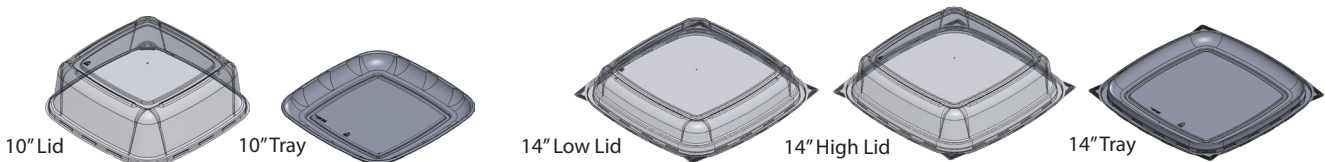

Part Number	Description	Dimensions (in)	Pc/Case	Case Weight/ Case Cube	Ti/Hi	Pc/Pallet	Case Dimensions (in)
37236	10" High Dome Lid	11.048 x 11.048 x 3.5	130	29.04 / 3.07	4/7	3,640	22.56 x 19.81 x 11.88
37235	10" Party Platter	10.688 x 10.688 x 1	260	41.14 / 2.94	5/6	7,800	22.96 x 14.71 x 15.02
37482	14" High Dome Lid	15.272 x 15.272 x 3.48	50	21.65 / 3.16	4/5	1,000	32.31 x 17.31 x 16.63
37481	14" Low Dome Lid	15.272 x 15.272 x 2.559	90	28.15 / 5.04	2/5	900	32.31 x 17.31 x 16.63
37480	14" Party Platter	15.272 x 15.272 x 0.956	90	36.75 / 5.04	2/5	900	32.31 x 17.31 x 16.63