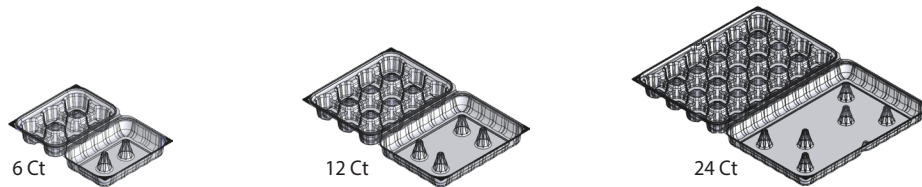

VERSATILE PRODUCT OFFERINGS

We have bakery packaging options suited for a variety of retail needs and product footprints. Our 6, 12, and 24 count cupcake clamshells offer exceptional clarity with minimally designed strength features and maximum package integrity & durability. Our cookie tub and party trays appeal to a diverse range of shoppers by offering product merchandising flexibility. Utilize these containers for a range of multiple serving sizes and product types. No matter what configuration you need, we'll find a solution to showcase your product and increase sales.

Part Number	Description	Dimensions (in)	Pc/Case	Case Weight/ Case Cube	Ti/Hi	Pc/Pallet	Case Dimensions (in)
37483	20 Ct Cookie Tray	9.415 x 9.415 x 2.895	200	21.51 / 2.68	4/8	6,400	23.31 x 19.94 x 10.88
37486	20 Ct Cookie Lid	9.646 x 9.646 x 0.378	200	14.8 / 2.68	4/8	6,400	23.31 x 19.94 x 10.88